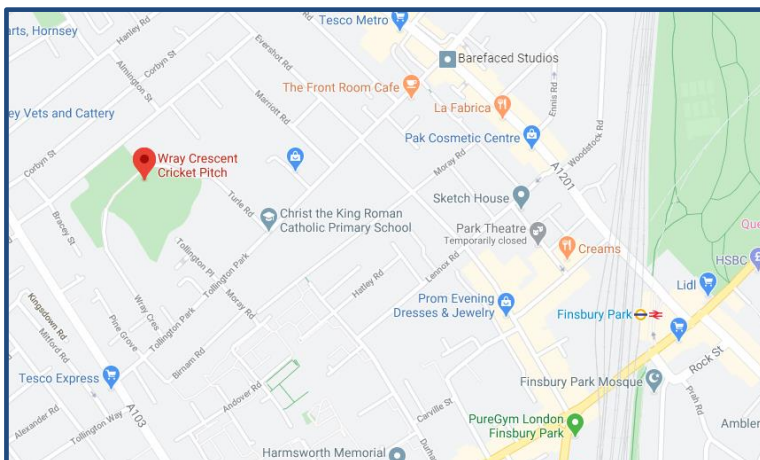

Map

Wray Crescent is 15 minutes walk from Finsbury Park station.

If you can't find it please call Marcus
0780 152 9963